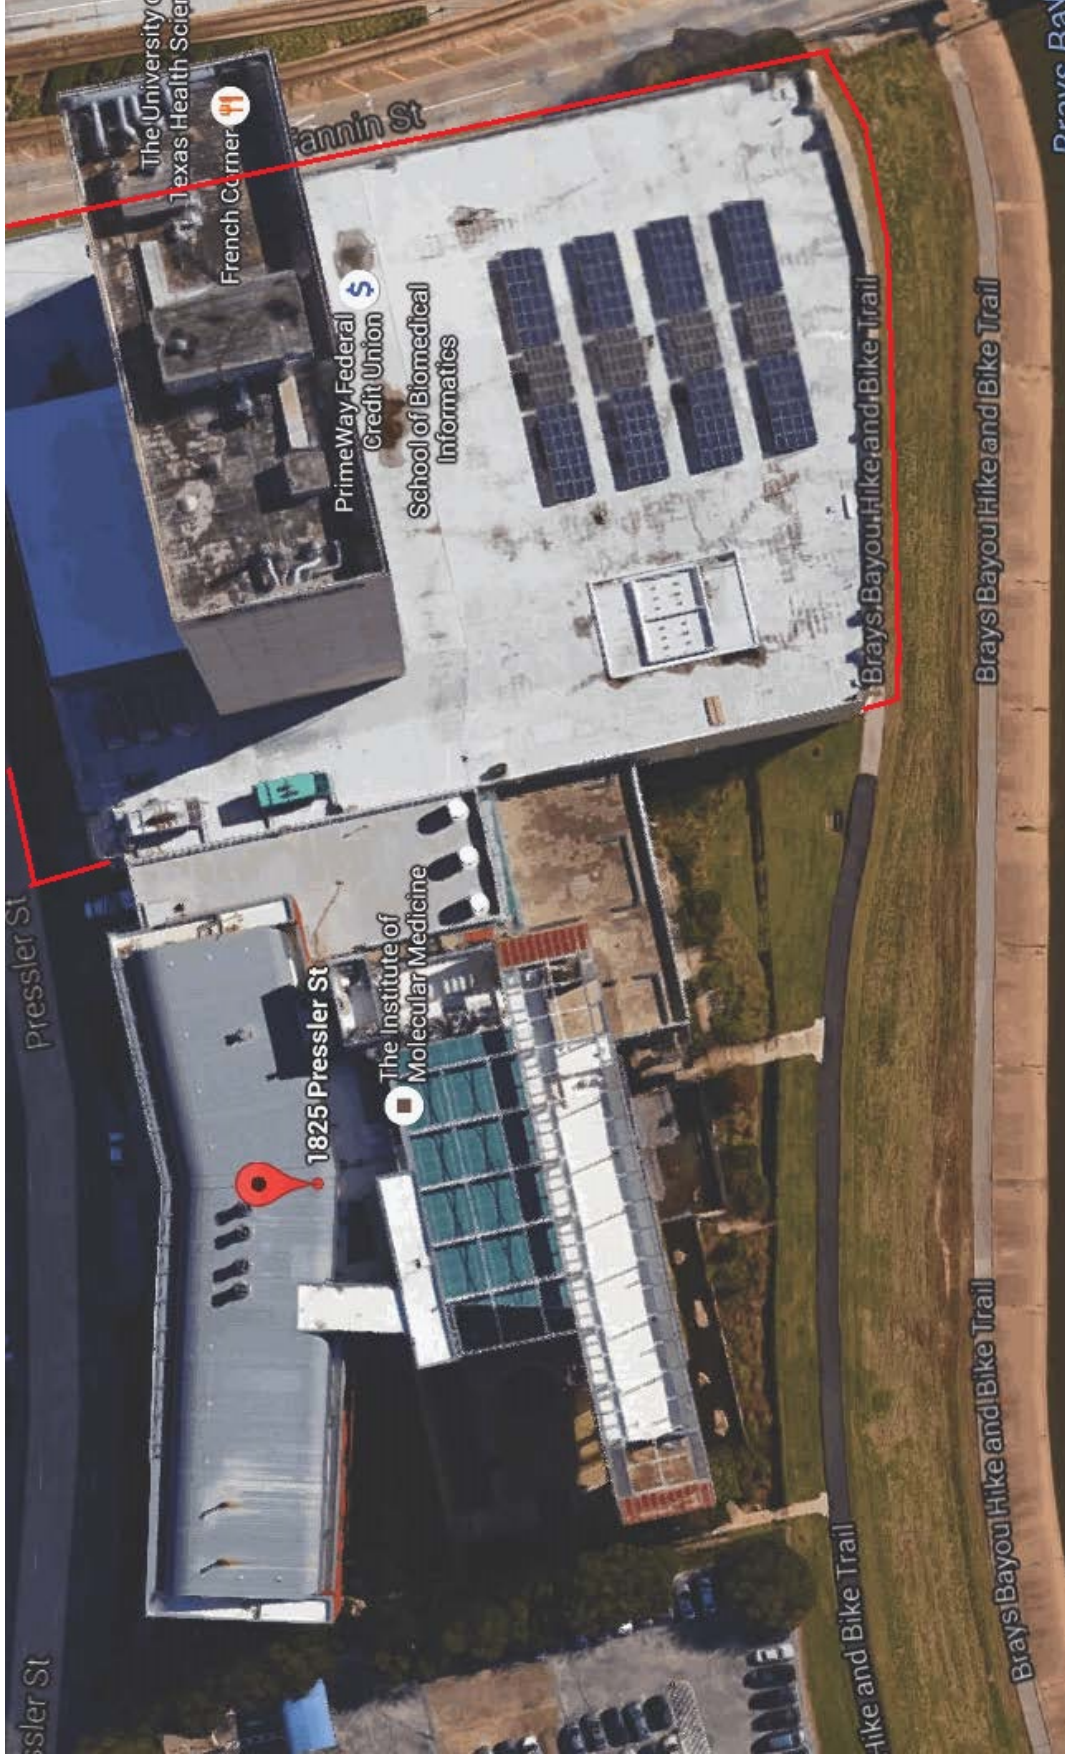

ATTACHMENT B

OVERHEAD FACILITY IMAGES

All lot lines are approximate and may be adjusted.

BBS – BEHAVIORAL & BIOMEDICAL SCIENCES

CDC – CHILDRENS DEVELOPMENT CENTER

CLC – COOLEY LIFE CENTER

CYC = CYCLOTRON

HCPC – HARRIS COUNTY PSYCHIATRIC CENTER

IMM – INSTITUTE OF MOLECULAR MEDICINE

MSB - MEDICAL SCHOOL BUILDING

MSE – MEDICAL SCHOOL EXPANSION

OCB – OPERATIONS CENTER BUILDING

REC - RECREATION CENTER

RPC – RESEARCH PARK CENTER LOT

(this lot is across from the SOD – School of Dentistry)

SEA – STUDENT FACULTY HOUSING

SOD – SCHOOL OF DENTISTRY

SON – SCHOOL OF NURSING

SPH – SCHOOL OF PUBLIC HEALTH

UCT – UNIVERSITY CENTER TOWER

UPB – UNIVERSITY PROFESSIONAL BUILDING

UPG – UNIVERSITY PROFESSIONAL GARAGE