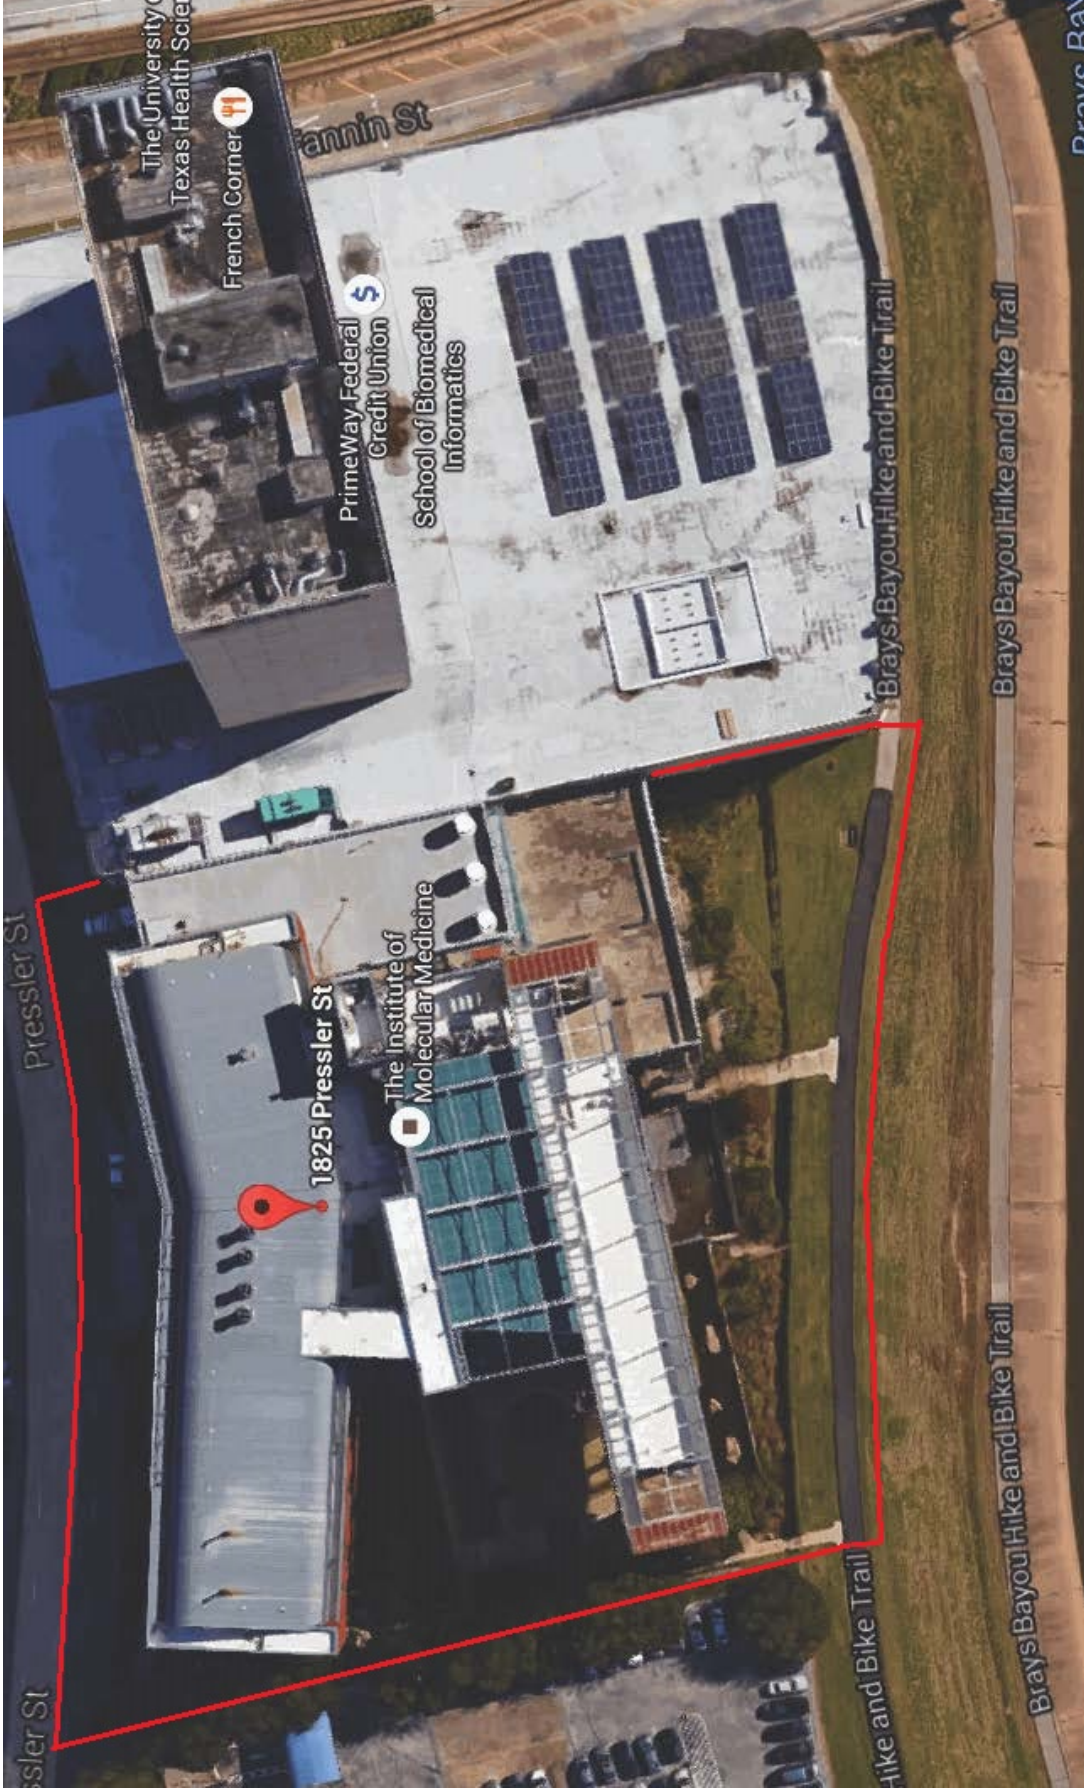

ATTACHMENT B

OVERHEAD FACILITY IMAGES

All lot lines are approximate and may be adjusted.

BBS – BEHAVIORAL & BIOMEDICAL SCIENCES

CDC – CHILDRENS DEVELOPMENT CENTER

CLC – COOLEY LIFE CENTER

CYC = CYCLOTRON

HCPC – HARRIS COUNTY PSYCHIATRIC CENTER

IMM – INSTITUTE OF MOLECULAR MEDICINE

MSB - MEDICAL SCHOOL BUILDING

MSE – MEDICAL SCHOOL EXPANSION

OCB – OPERATIONS CENTER BUILDING

REC - RECREATION CENTER

RPC – RESEARCH PARK CENTER LOT

(this lot is across from the SOD – School of Dentistry)

SEA – STUDENT FACULTY HOUSING

SOD – SCHOOL OF DENTISTRY

SON – SCHOOL OF NURSING

SPH – SCHOOL OF PUBLIC HEALTH

UCT – UNIVERSITY CENTER TOWER

UPB – UNIVERSITY PROFESSIONAL BUILDING

UPG – UNIVERSITY PROFESSIONAL GARAGE