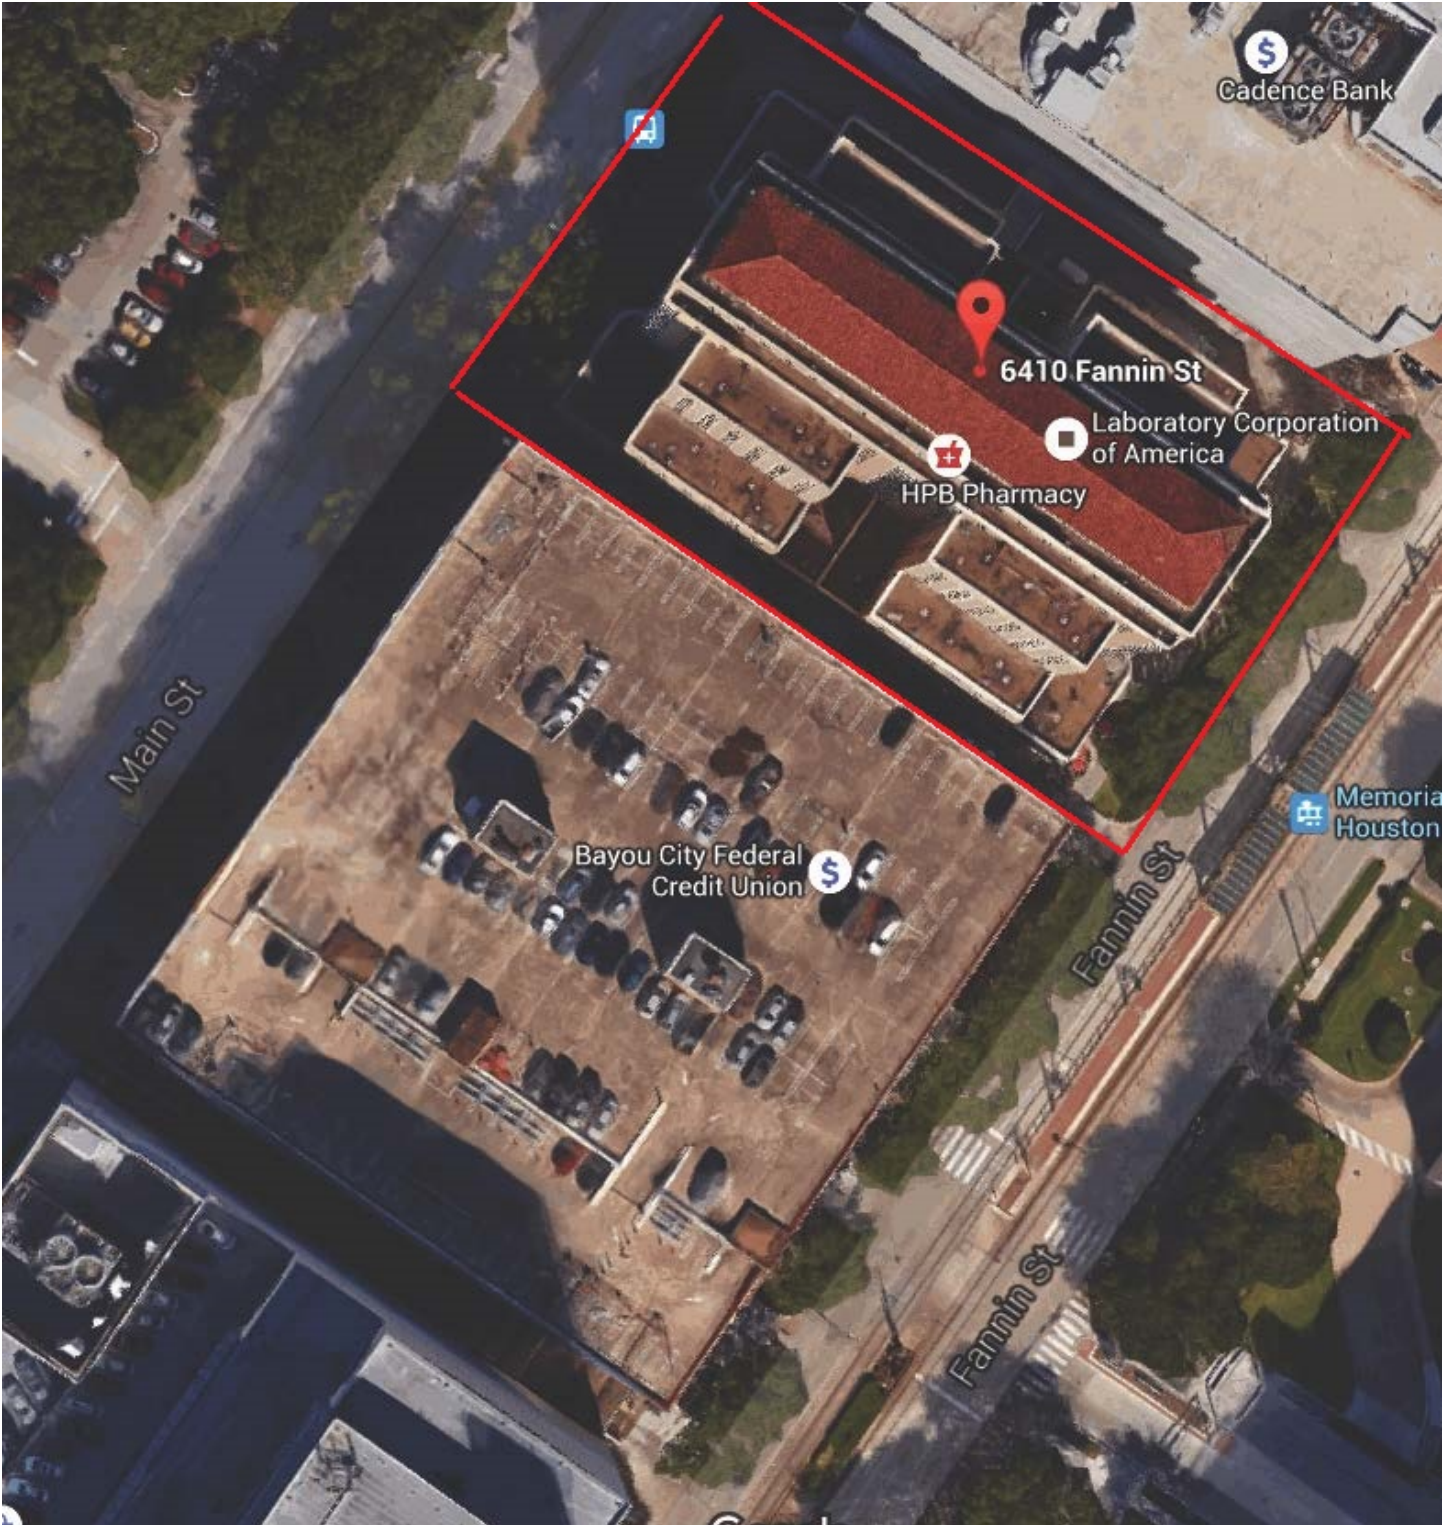

ATTACHMENT B

OVERHEAD FACILITY IMAGES

All lot lines are approximate and may be adjusted.

BBS – BEHAVIORAL & BIOMEDICAL SCIENCES

CDC – CHILDRENS DEVELOPMENT CENTER

CLC – COOLEY LIFE CENTER

CYC = CYCLOTRON

HCPC – HARRIS COUNTY PSYCHIATRIC CENTER

IMM – INSTITUTE OF MOLECULAR MEDICINE

MSB - MEDICAL SCHOOL BUILDING

MSE – MEDICAL SCHOOL EXPANSION

OCB – OPERATIONS CENTER BUILDING

REC - RECREATION CENTER

RPC – RESEARCH PARK CENTER LOT

(this lot is across from the SOD – School of Dentistry)

SEA – STUDENT FACULTY HOUSING

SOD – SCHOOL OF DENTISTRY

SON – SCHOOL OF NURSING

SPH – SCHOOL OF PUBLIC HEALTH

UCT – UNIVERSITY CENTER TOWER

UPB – UNIVERSITY PROFESSIONAL BUILDING

UPG – UNIVERSITY PROFESSIONAL GARAGE