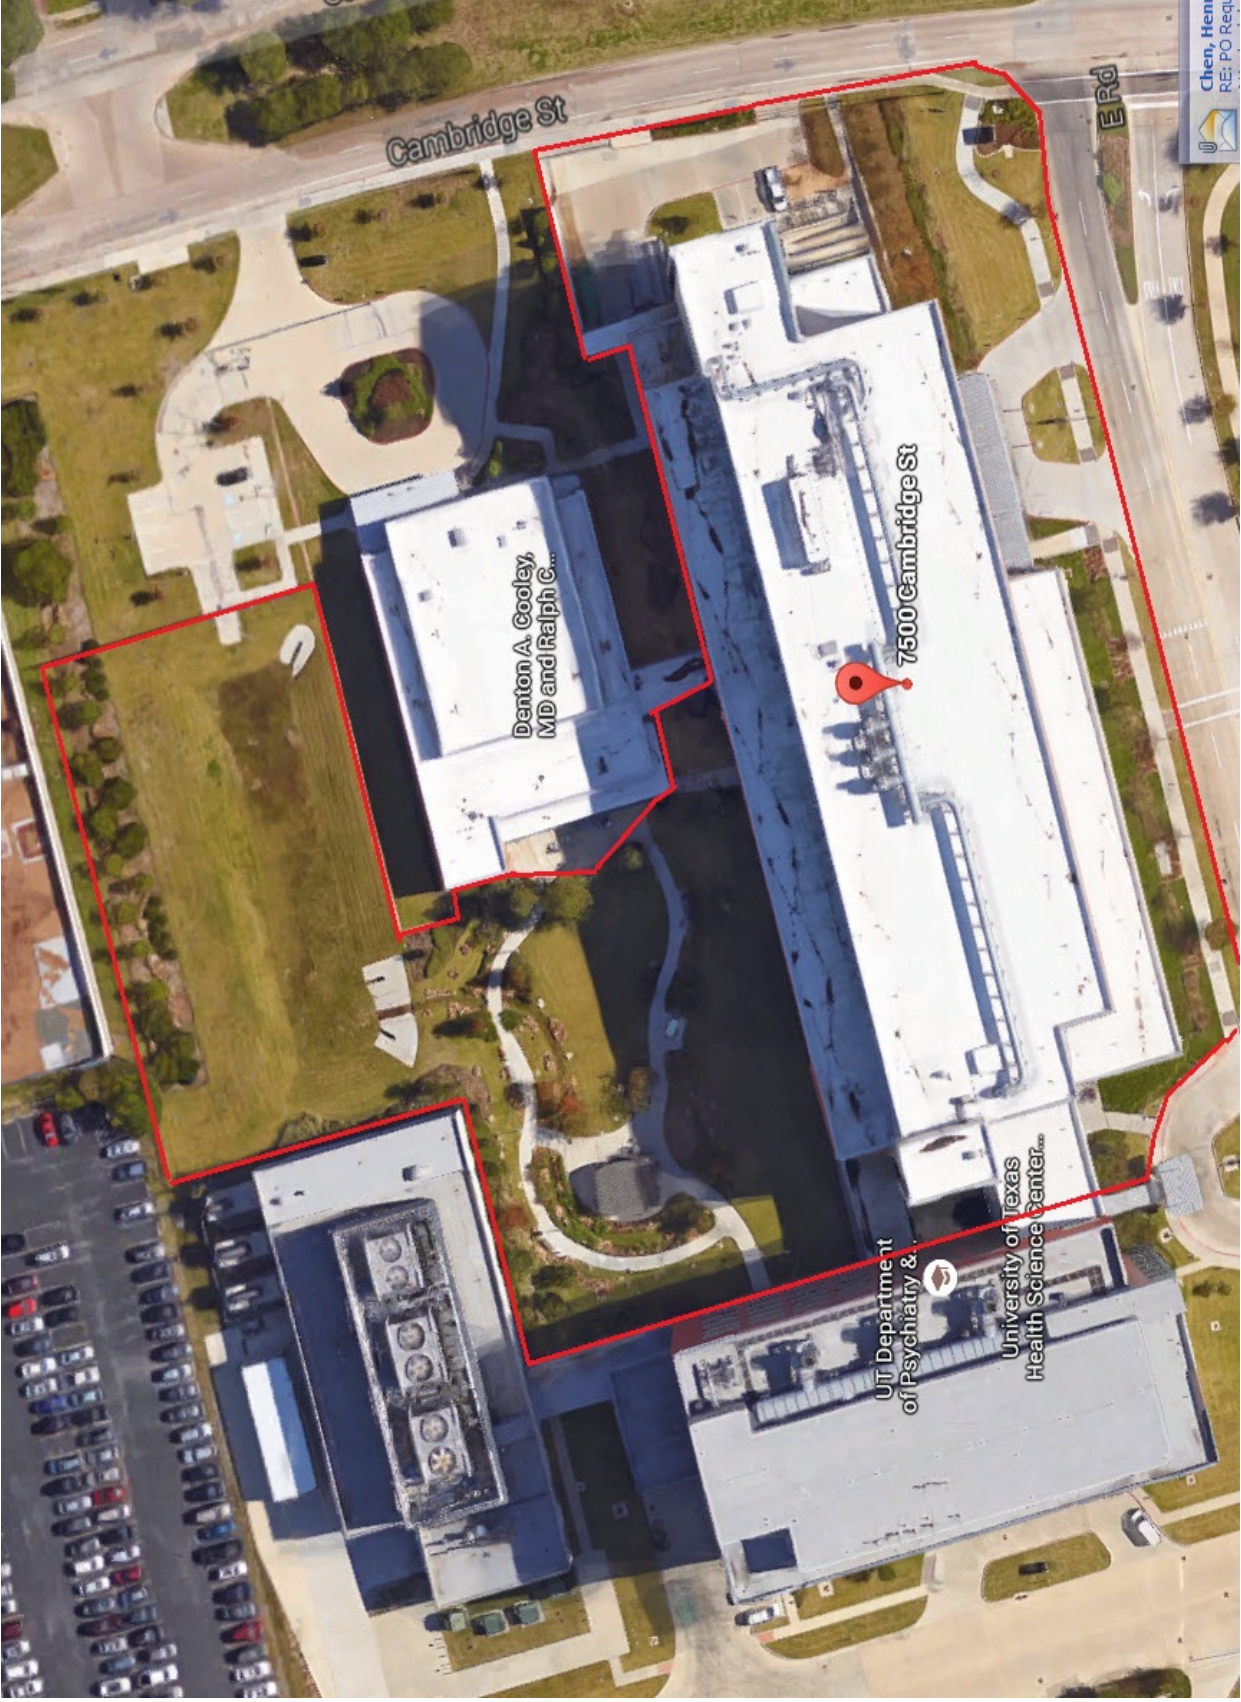

ATTACHMENT B

OVERHEAD FACILITY IMAGES

All lot lines are approximate and may be adjusted.

BBS – BEHAVIORAL & BIOMEDICAL SCIENCES

CDC – CHILDRENS DEVELOPMENT CENTER

CLC – COOLEY LIFE CENTER

CYC = CYCLOTRON

HCPC – HARRIS COUNTY PSYCHIATRIC CENTER

IMM – INSTITUTE OF MOLECULAR MEDICINE

MSB - MEDICAL SCHOOL BUILDING

MSE – MEDICAL SCHOOL EXPANSION

OCB – OPERATIONS CENTER BUILDING

REC - RECREATION CENTER

RPC – RESEARCH PARK CENTER LOT

(this lot is across from the SOD – School of Dentistry)

SEA – STUDENT FACULTY HOUSING

SOD – SCHOOL OF DENTISTRY

SON – SCHOOL OF NURSING

SPH – SCHOOL OF PUBLIC HEALTH

UCT – UNIVERSITY CENTER TOWER

UPB – UNIVERSITY PROFESSIONAL BUILDING

UPG – UNIVERSITY PROFESSIONAL GARAGE