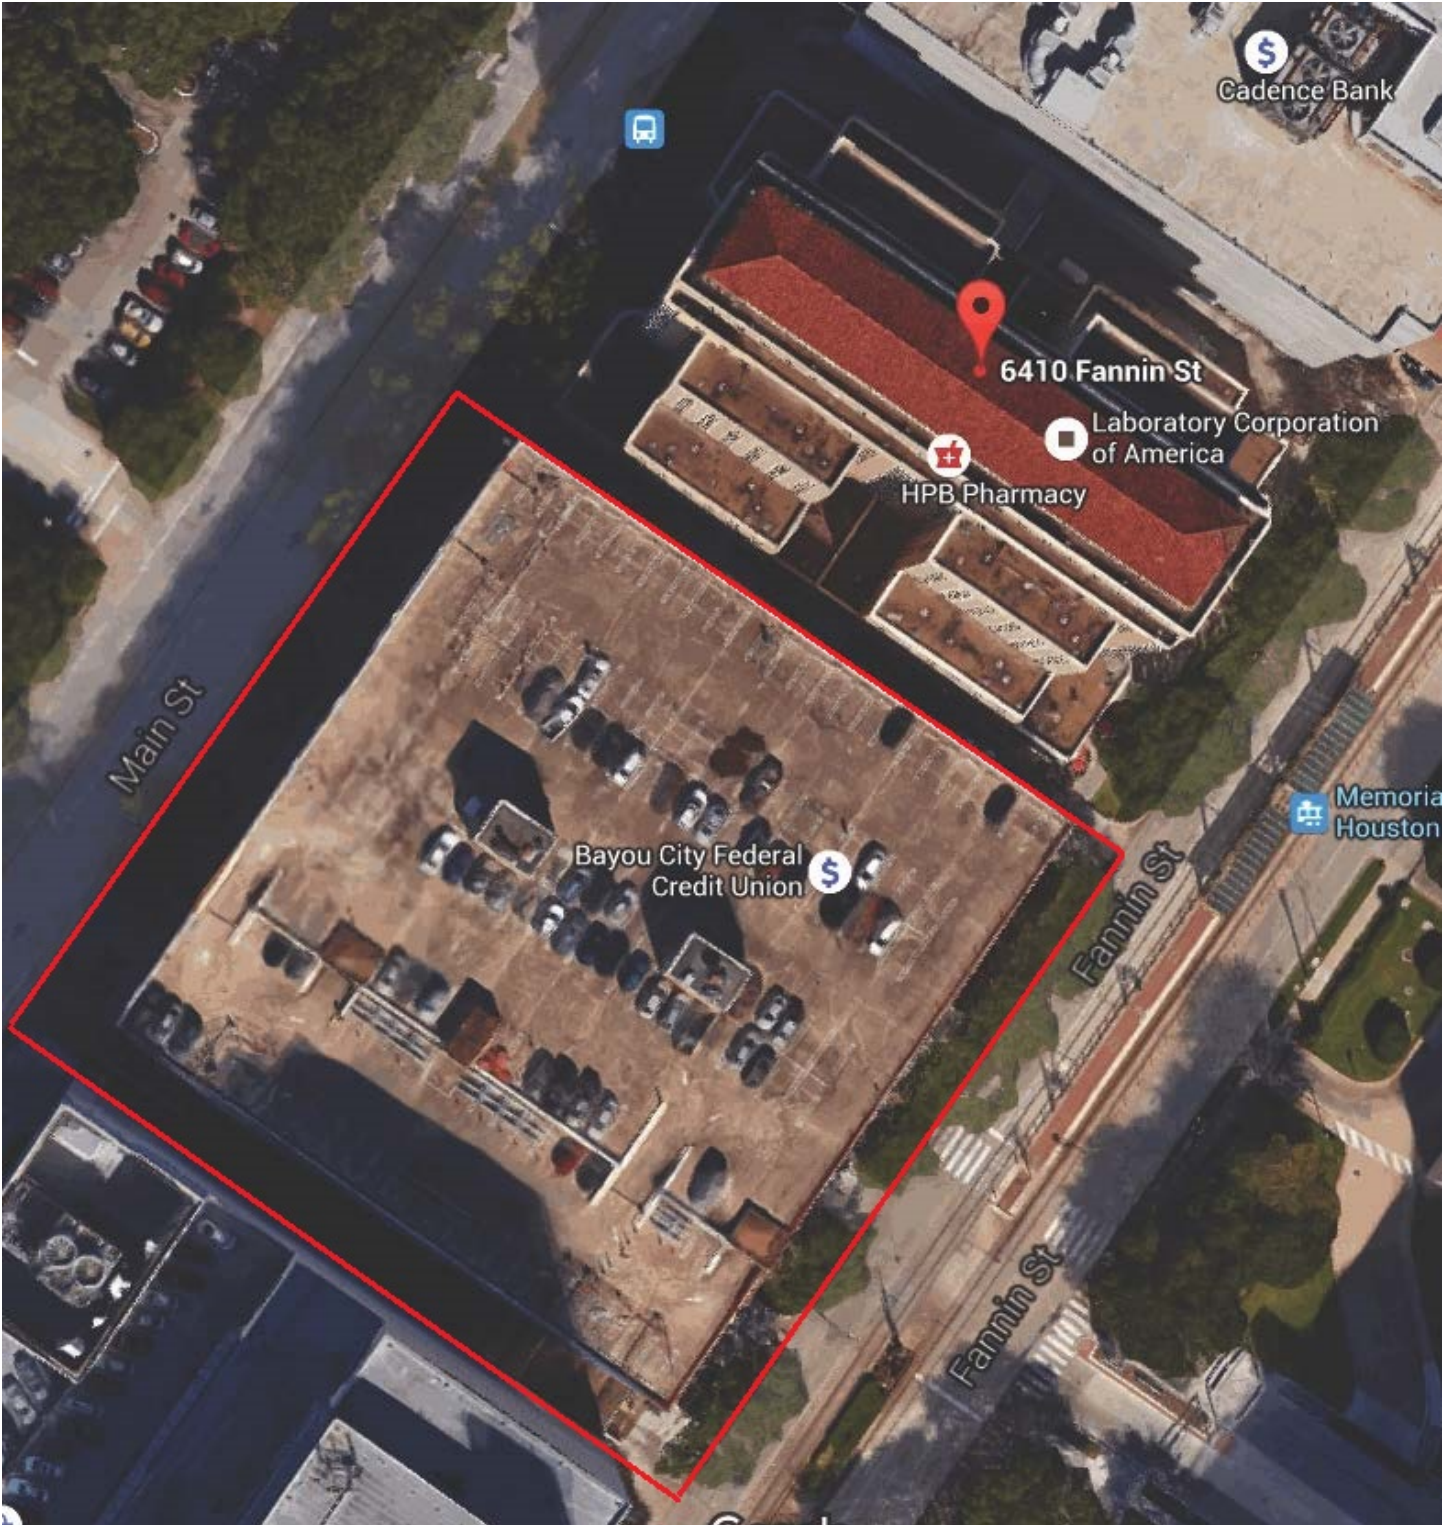

ATTACHMENT B

OVERHEAD FACILITY IMAGES

All lot lines are approximate and may be adjusted.

BBS – BEHAVIORAL & BIOMEDICAL SCIENCES

CDC – CHILDRENS DEVELOPMENT CENTER

CLC – COOLEY LIFE CENTER

CYC = CYCLOTRON

HCPC – HARRIS COUNTY PSYCHIATRIC CENTER

IMM – INSTITUTE OF MOLECULAR MEDICINE

MSB - MEDICAL SCHOOL BUILDING

MSE – MEDICAL SCHOOL EXPANSION

OCB – OPERATIONS CENTER BUILDING

REC - RECREATION CENTER

RPC – RESEARCH PARK CENTER LOT

(this lot is across from the SOD – School of Dentistry)

SEA – STUDENT FACULTY HOUSING

SOD – SCHOOL OF DENTISTRY

SON – SCHOOL OF NURSING

SPH – SCHOOL OF PUBLIC HEALTH

UCT – UNIVERSITY CENTER TOWER

UPB – UNIVERSITY PROFESSIONAL BUILDING

UPG – UNIVERSITY PROFESSIONAL GARAGE